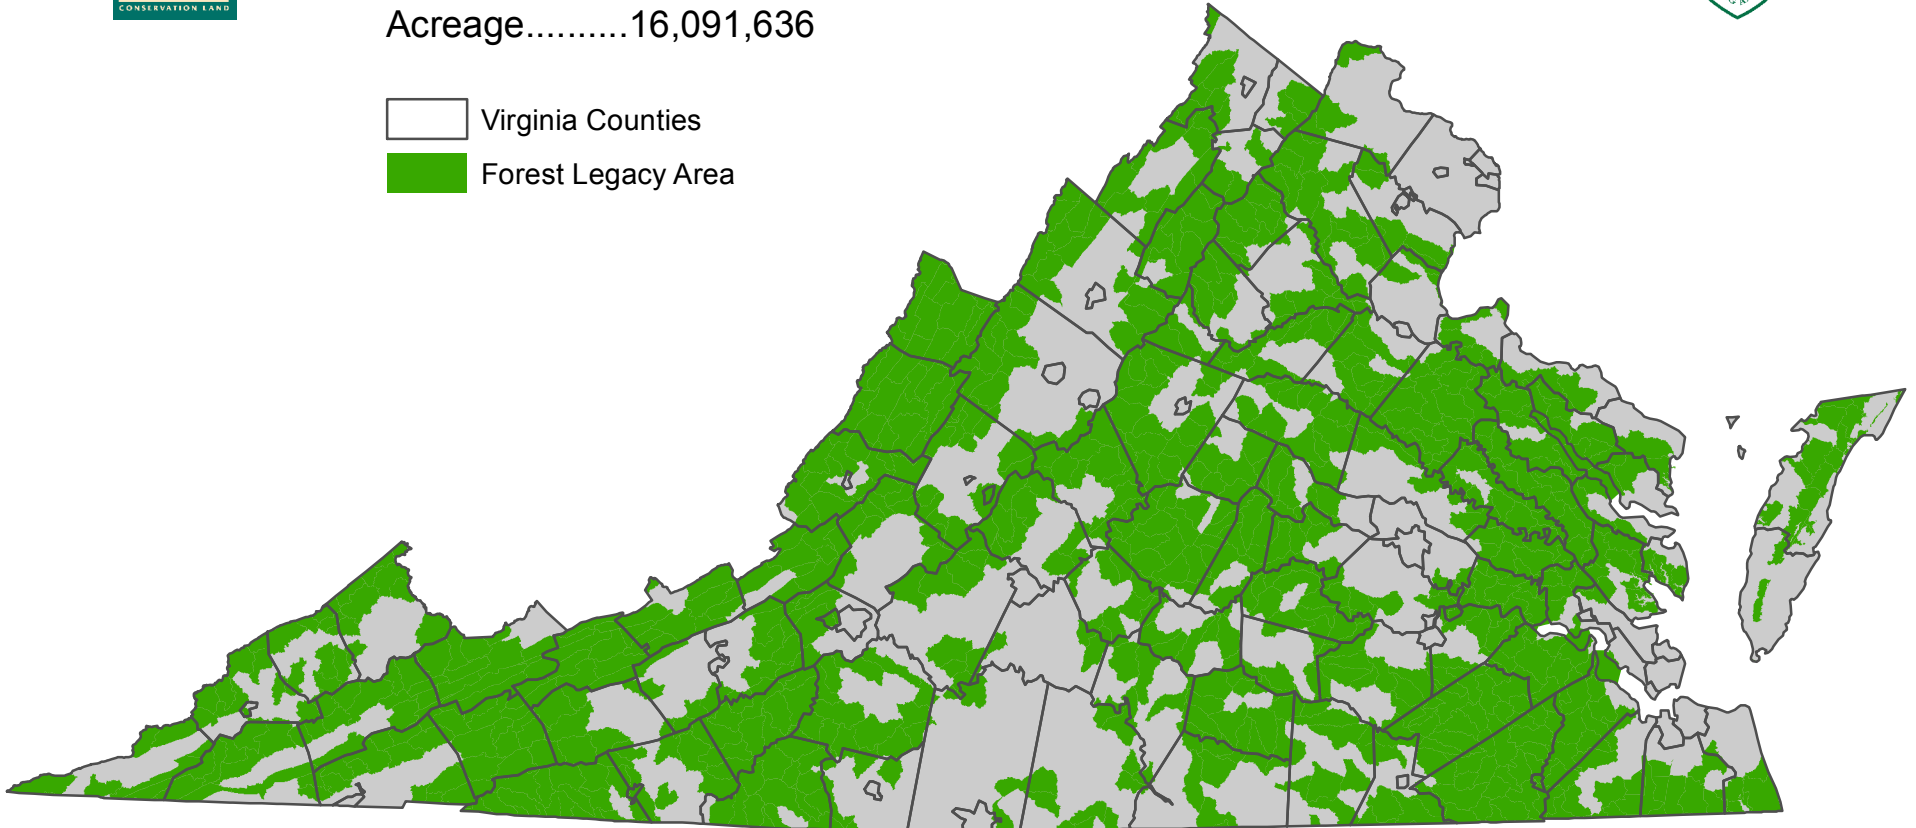

Forest Legacy Area (2017)

Acreage.....16,091,636

-  Virginia Counties
-  Forest Legacy Area

May 4, 2017
Virginia Department of Forestry